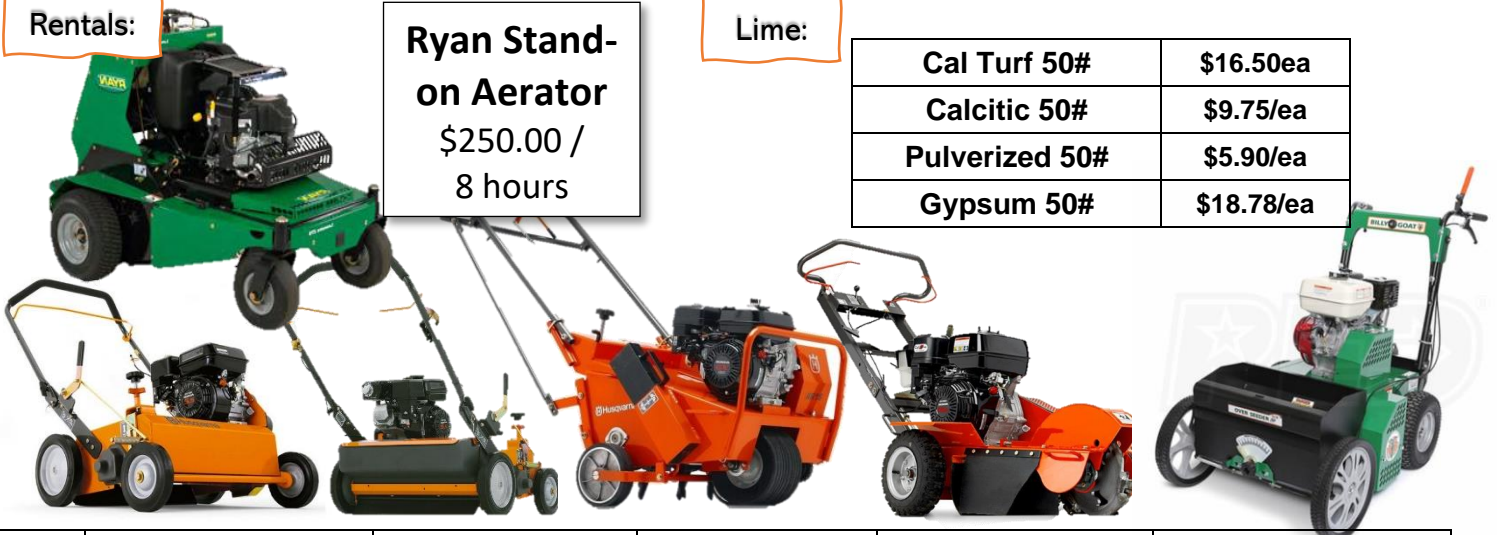

GET READY
FOR STORM SEASON

**ALL GENERATORS
\$100 OFF
ALL CHAINSAWS
\$50 OFF**

Rentals:

Ryan Stand-on Aerator
\$250.00 /
8 hours

Lime:

Cal Turf 50#	\$16.50ea
Calcitic 50#	\$9.75/ea
Pulverized 50#	\$5.90/ea
Gypsum 50#	\$18.78/ea